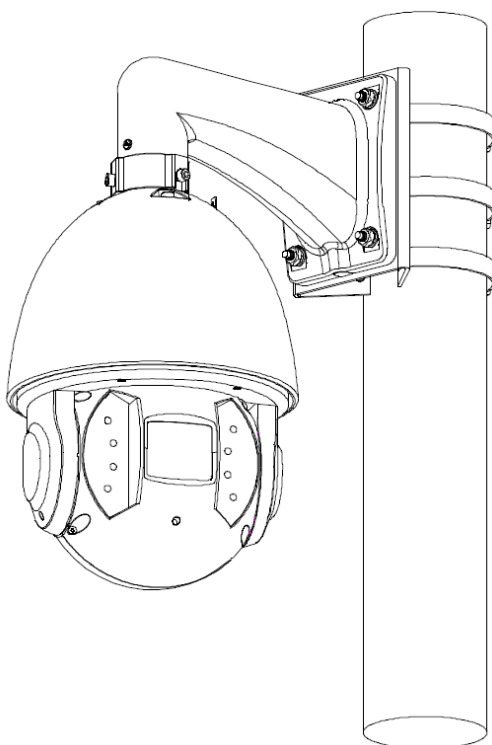

Application

Package Information

- Pole mount bracket *1
- M8x25 screw *4
- Wrench *1
- 80~150mm metal hoop: 3