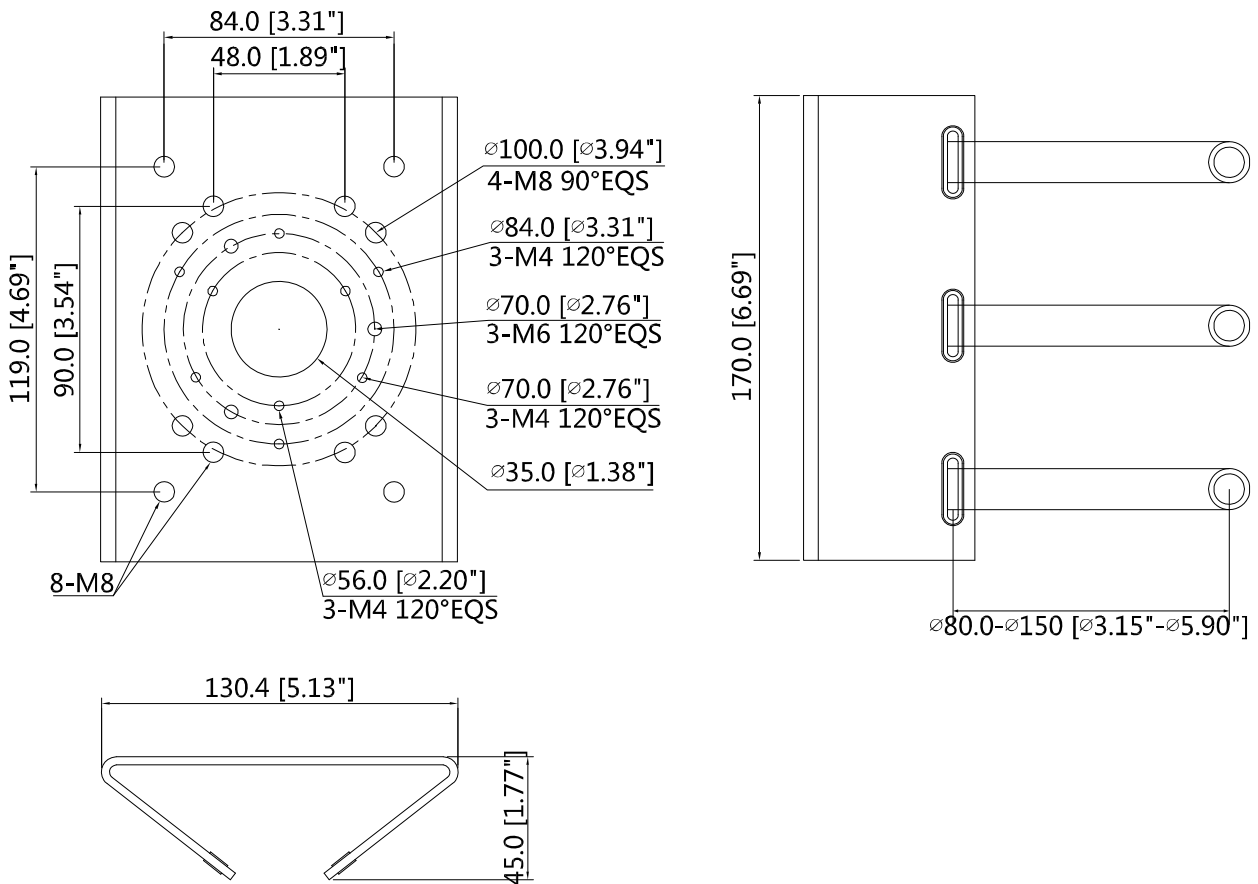

### Features

- Material: SECC & SUS304
- Pole mount bracket
- Aesthetic design

### Technical Specifications

<b>Model</b>	<b>CSP-POLE</b>
<b>General</b>	
Material	SECC & SUS304
Dimension(WxHxD)	130.4mmx170mmx45mm (5.13"x6.69"x1.77")
Mast Diameter	φ80~150mm(φ3.15"~5.91")
Pipe Thread	N/A
Operating Temperature	-40°C ~+60°C (-40°F ~+140°F)
Humidity	0~90% RH
Load Bearing	10kg(22.05lb)
Weight	1.1kg(2.43lb)
Applicable Model	Please see "Accessory Selection"

### Dimensions (mm/inch)