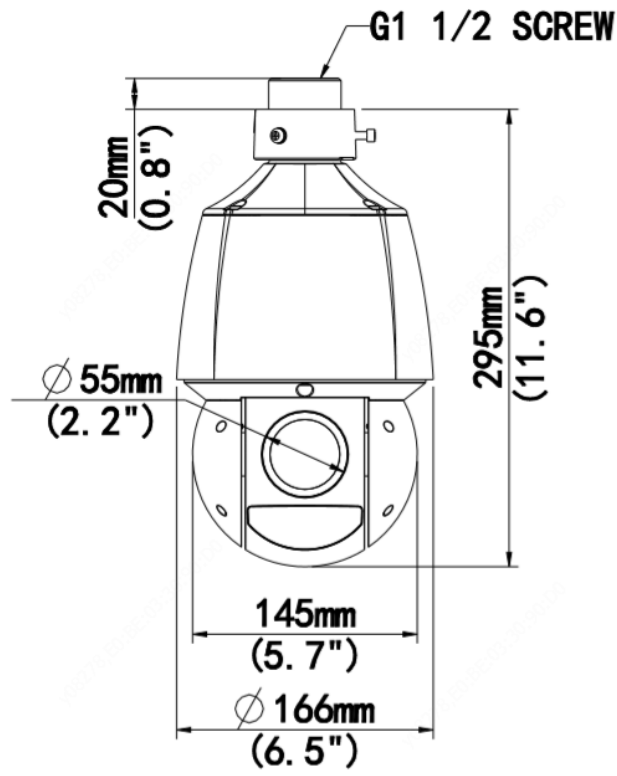

Dimensions

Accessories