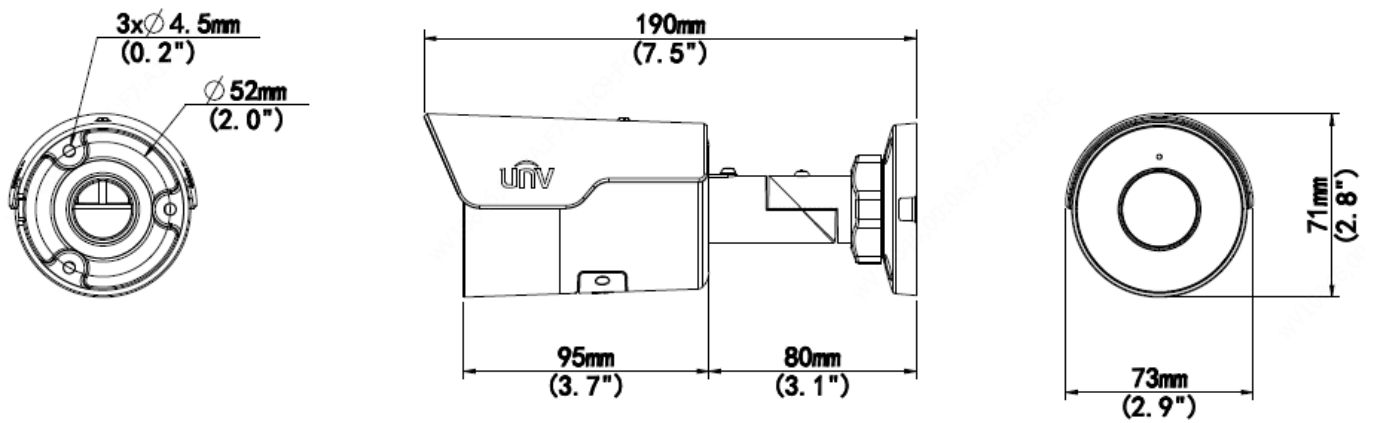

## Specifications

	SV-SB4-N				
Camera					
Sensor	1/3", 4.0 megapixel, progressive scan, CMOS				
Minimum Illumination	Support Easystar: Colour: 0.003Lux ( F1.6, AGC ON) 0Lux with IR				
Day/Night	IR-cut filter with auto switch (ICR)				
Shutter	Auto/Manual, 1 ~ 1/100000s				
Adjustment Angle	Pan: 0° to 360°, Tilt: 0° to 90°, Rotate: 0° to 360°				
S/N	>56dB				
WDR	120dB				
Lens					
Lens Type	2.8mm Fixed-focal				
Lens Mount	M12				
Angle Of View (H)	101.1°				
Angle Of View (V)	55.3°				
Angle Of View (O)	111.1°				
DORI					
DORI Distance	Lens (mm)	Detect (m)	Observe (m)	Recognize (m)	Identify (m)
	2.8	63.0	25.2	12.6	6.3
Illuminator					
IR Range	Up to 50m (164ft) IR range				
Wavelength	850nm				
IR On/Off Control	Auto/Manual				
Video					
Video Compression	Ultra 265, H.265, H.264, MJPEG				
H.264 Code Profile	Baseline profile, Main profile, High profile				
Frame Rate	Main Stream: 4MP (2688*1520), Max 25fps; 4MP (2560*1440), Max 25fps; 3MP (2304*1296), Max 30fps; 1080P (1920*1080), Max 30fps; Sub Stream: 720P (1280*720), Max 30fps; D1 (720*576), Max 30fps; 640*360, Max 30fps; 2CIF(704*288), Max 30fps; CIF(352*288), Max 30fps;				
Video Bit Rate	128 Kbps~16 Mbps				
U-code	Supported				
9:16 Corridor Mode	Supported				
OSD	Up to 4 OSDs				
Privacy Mask	Up to 4 areas				
ROI	Up to 8 areas				
Motion Detection	Up to 4 areas				
Image					

## Dimensions