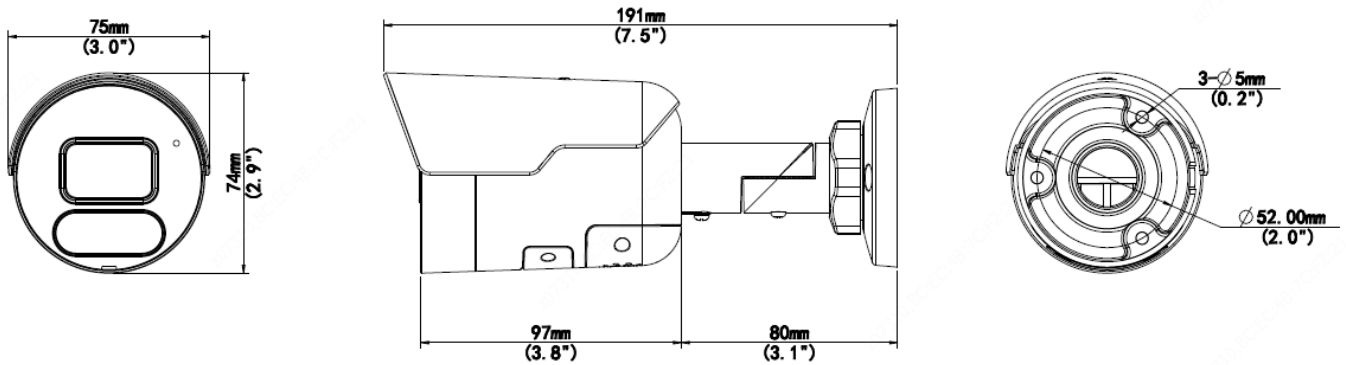

	CB (IEC 62368-1:2014) UL (UL 62368-1, 2nd Ed., Issue Date: 2014-12-01)
Environment	CE-RoHS (2011/65/EU;(EU)2015/863); WEEE (2012/19/EU); Reach (Regulation (EC) No 1907/2006)
Protection	IP67 (IEC 60529:1989+AMD1:1999+AMD2:2013)
<b>General</b>	
Power	DC 12V±25%, PoE (IEEE 802.3af)
	Power consumption: Max 10.5W
Power Interface	Ø 5.5mm coaxial power plug
Dimensions (L × W × H)	191× 75 × 74mm (7.5" × 3.0" × 2.9")
Weight	0.41kg (0.90lb)
Material	Metal
Working Environment	-30°C ~ 60°C (-22°F ~ 140°F), Humidity: ≤95% RH (non-condensing)
Storage Environment	-30°C ~ 60°C (-22°F ~ 140°F), Humidity: ≤95% RH (non-condensing)
Surge Protection	4KV
Reset Button	Supported

## Dimensions